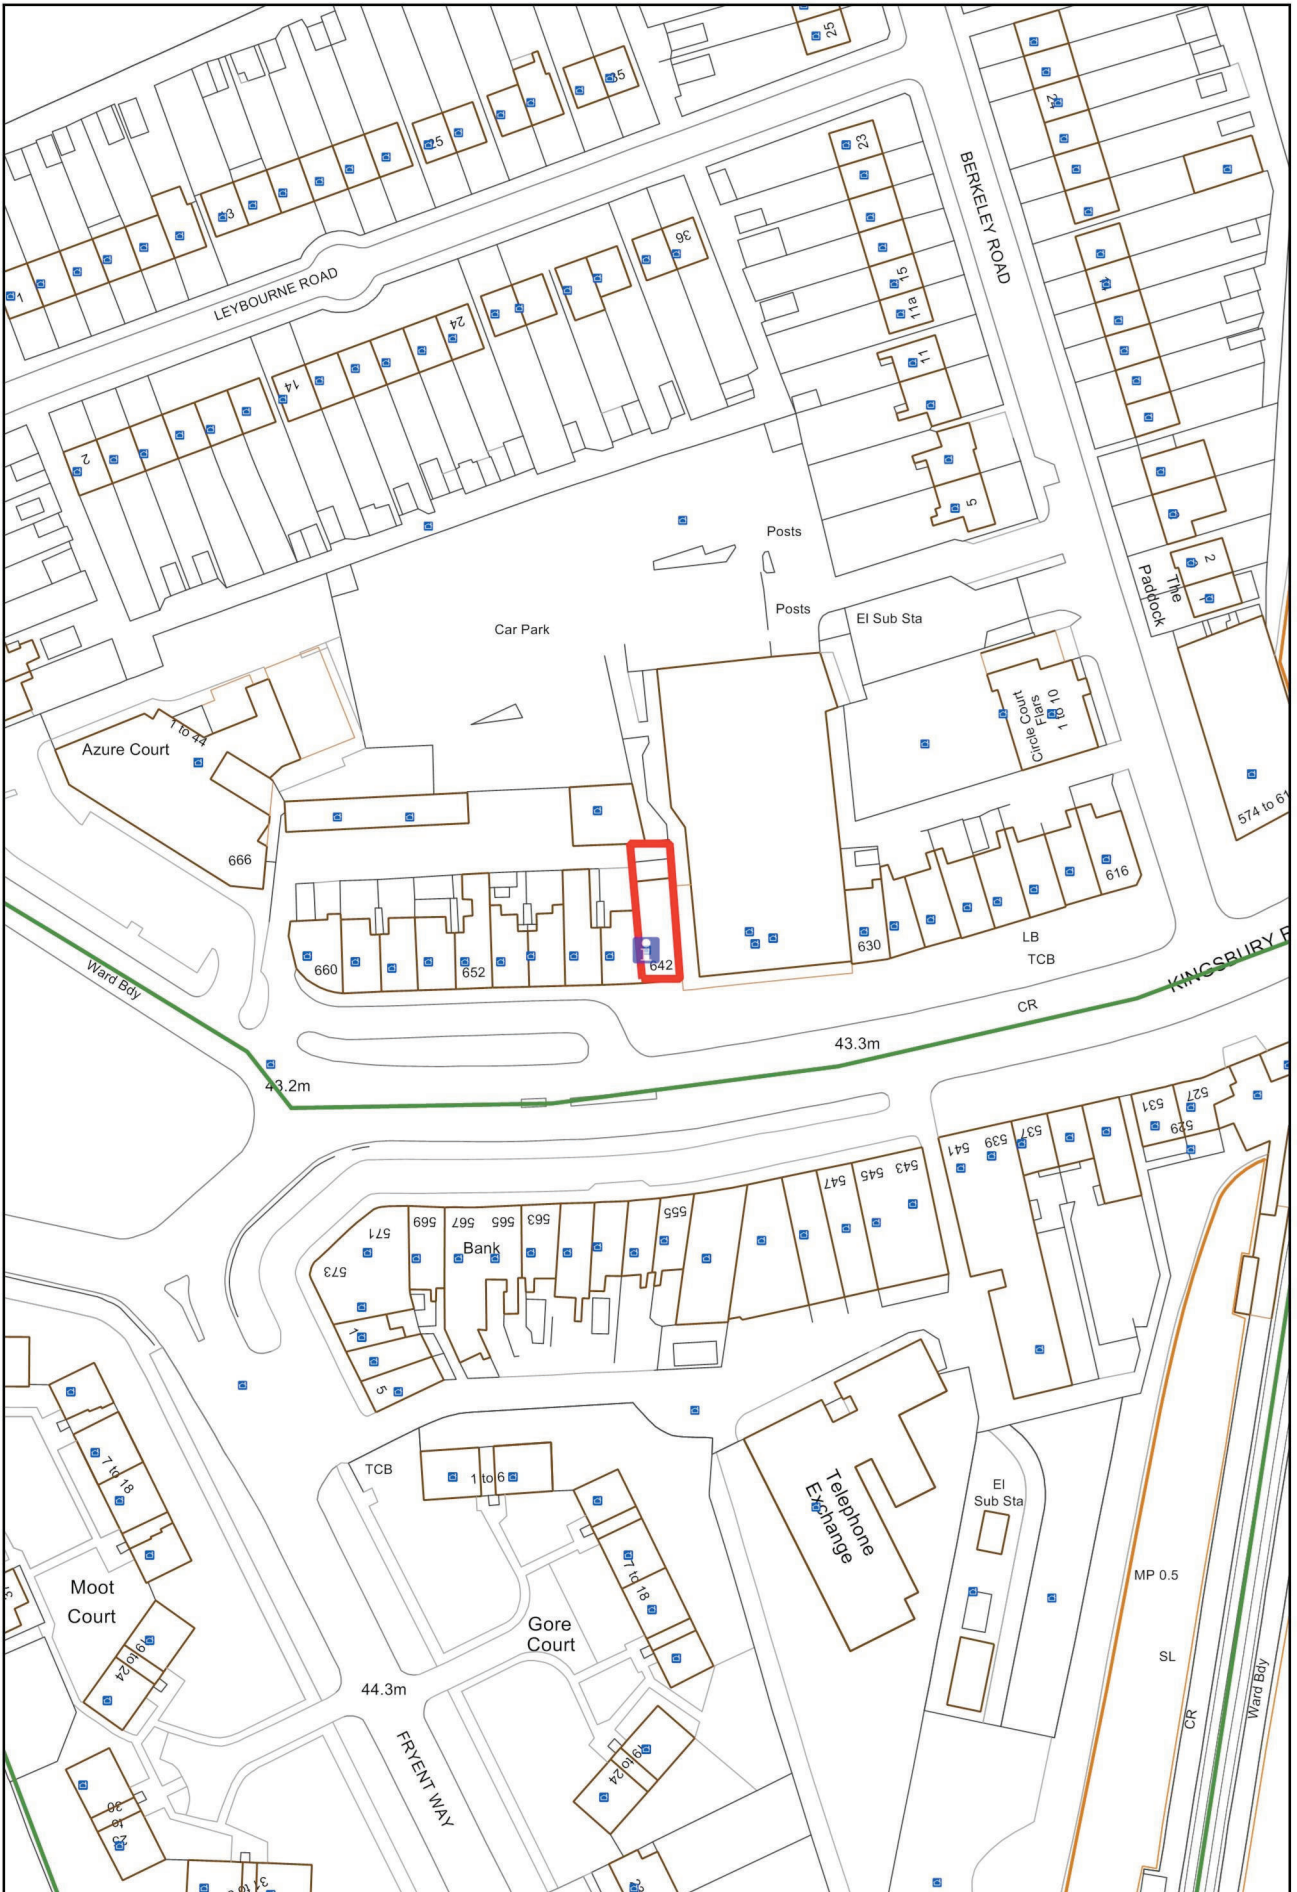

Sams Chicken 642 Kingsbury road

©Crown copyright and database rights 2013 Ordnance Survey 100025260

1:1250

0 0.02 0.04 kilometres